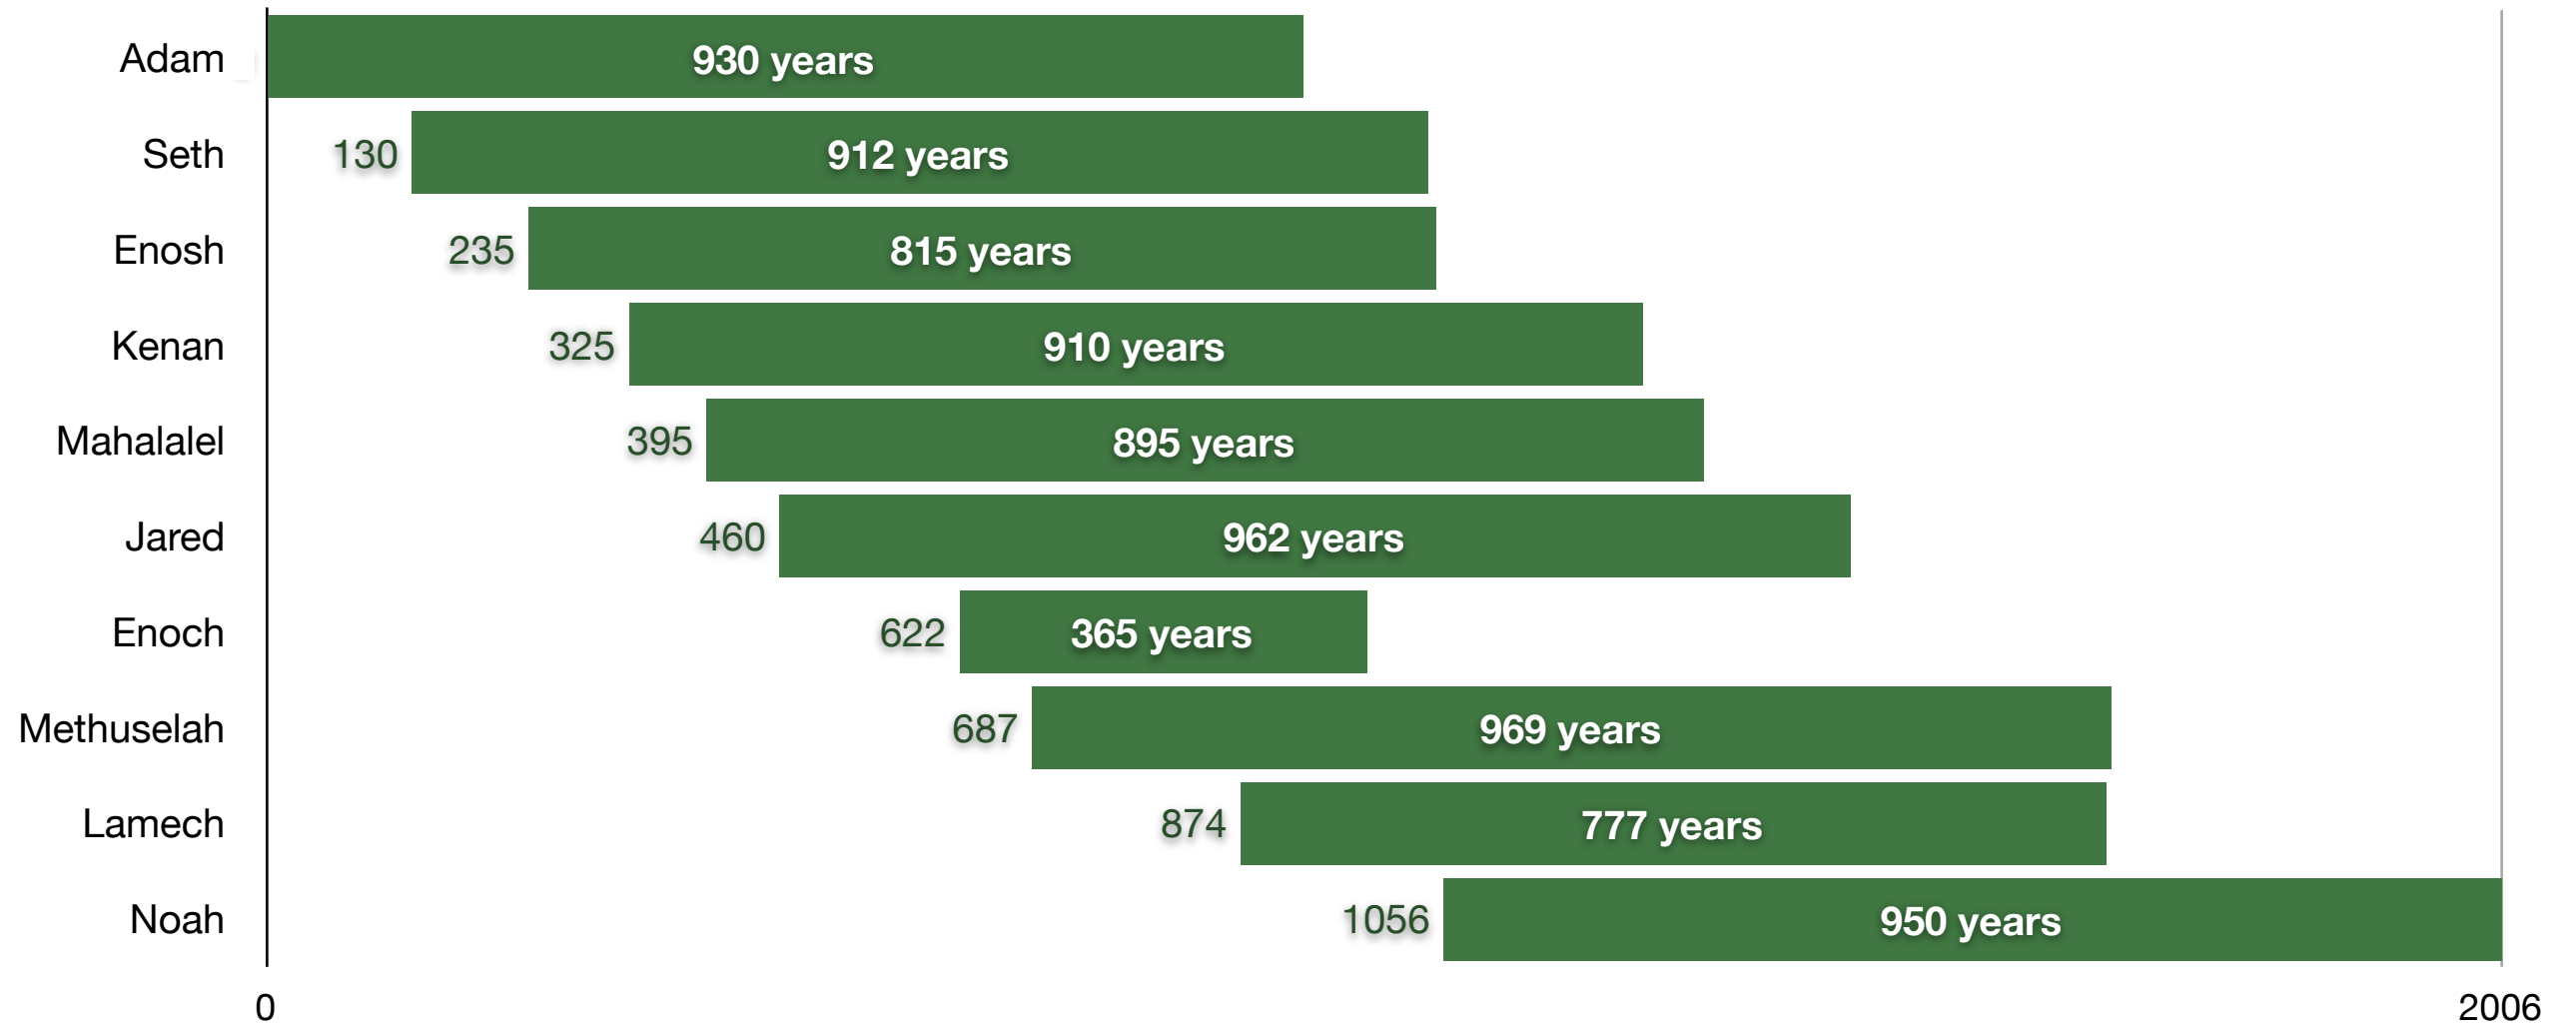

Genealogy From Adam to Noah

	Adam	Seth	Enosh	Kenan	Mahalalel	Jared	Enoch	Methusela	Lamech	Noah
Birth Year	0	130	235	325	395	460	622	687	874	1056
Lifespan (years)	930	912	815	910	895	962	365	969	777	950